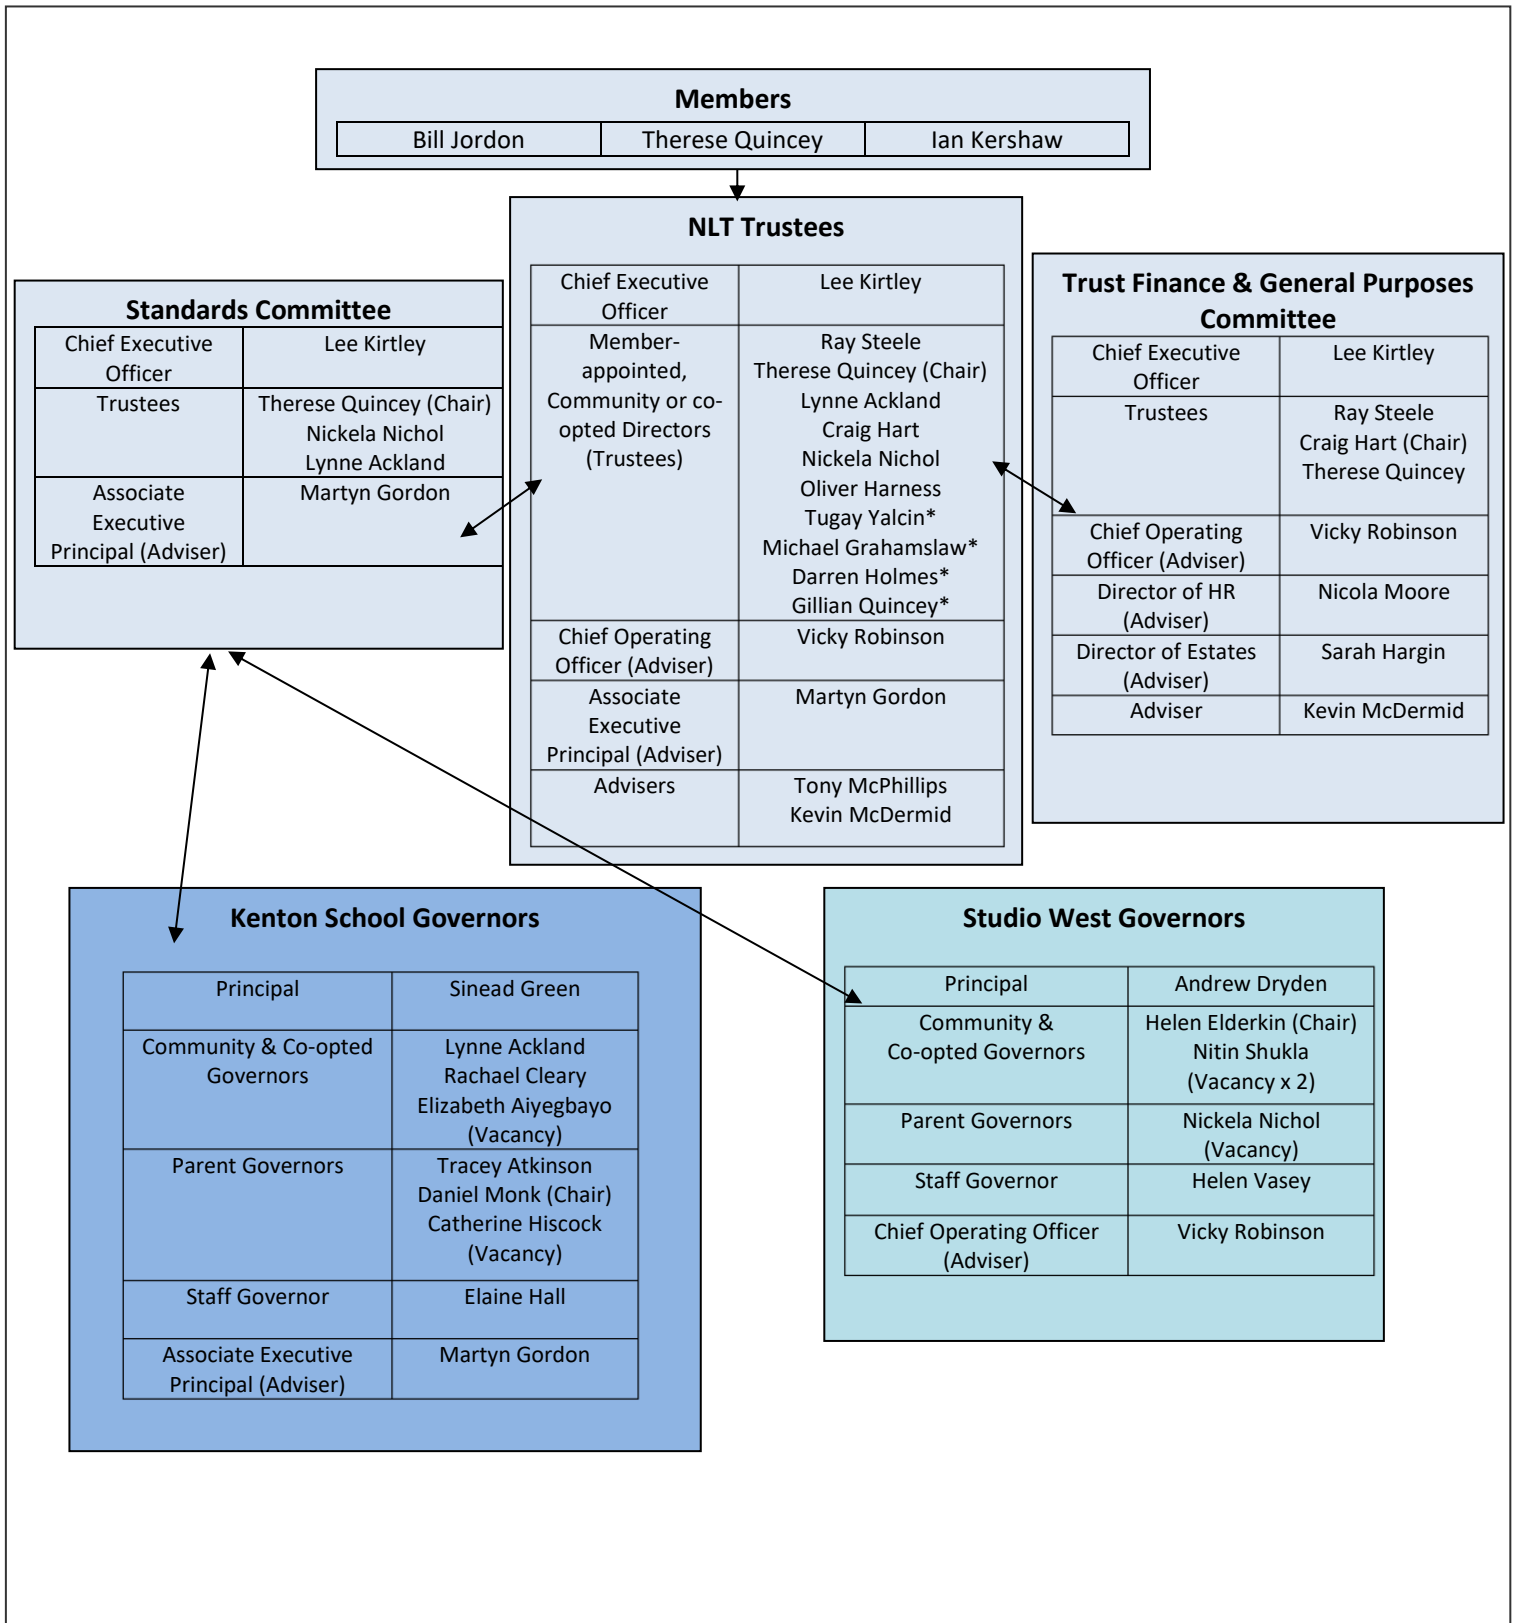

Northern Leaders Trust Governance Structure

*Advisers (Awaiting DBS clearance)